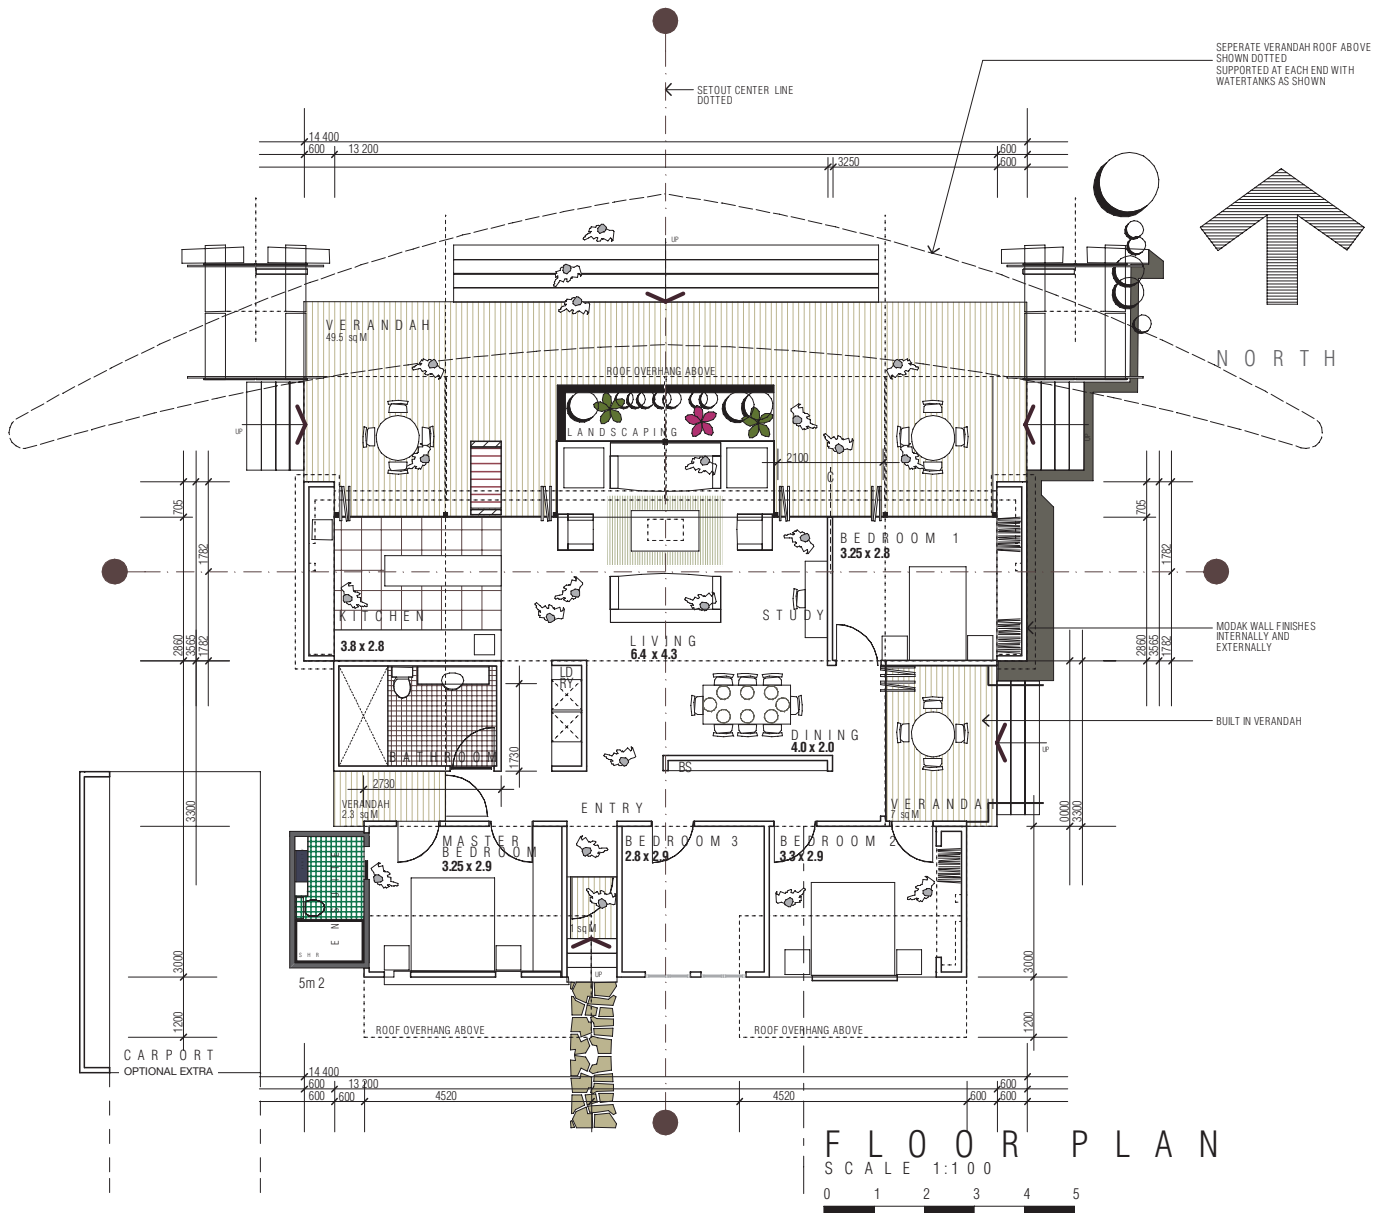

Modak Design - "The Desert" 4 bedroom *DELUXE*

House Area	121 sqm	PRICE	
Veranda	60 sqm	4 Bedroom <i>Deluxe</i>	from \$200,000
TOTAL AREA	181.0 sqm		

Note: Designs and Floor Plans are concept only. Final Floor Plans will be available when the display homes are released.