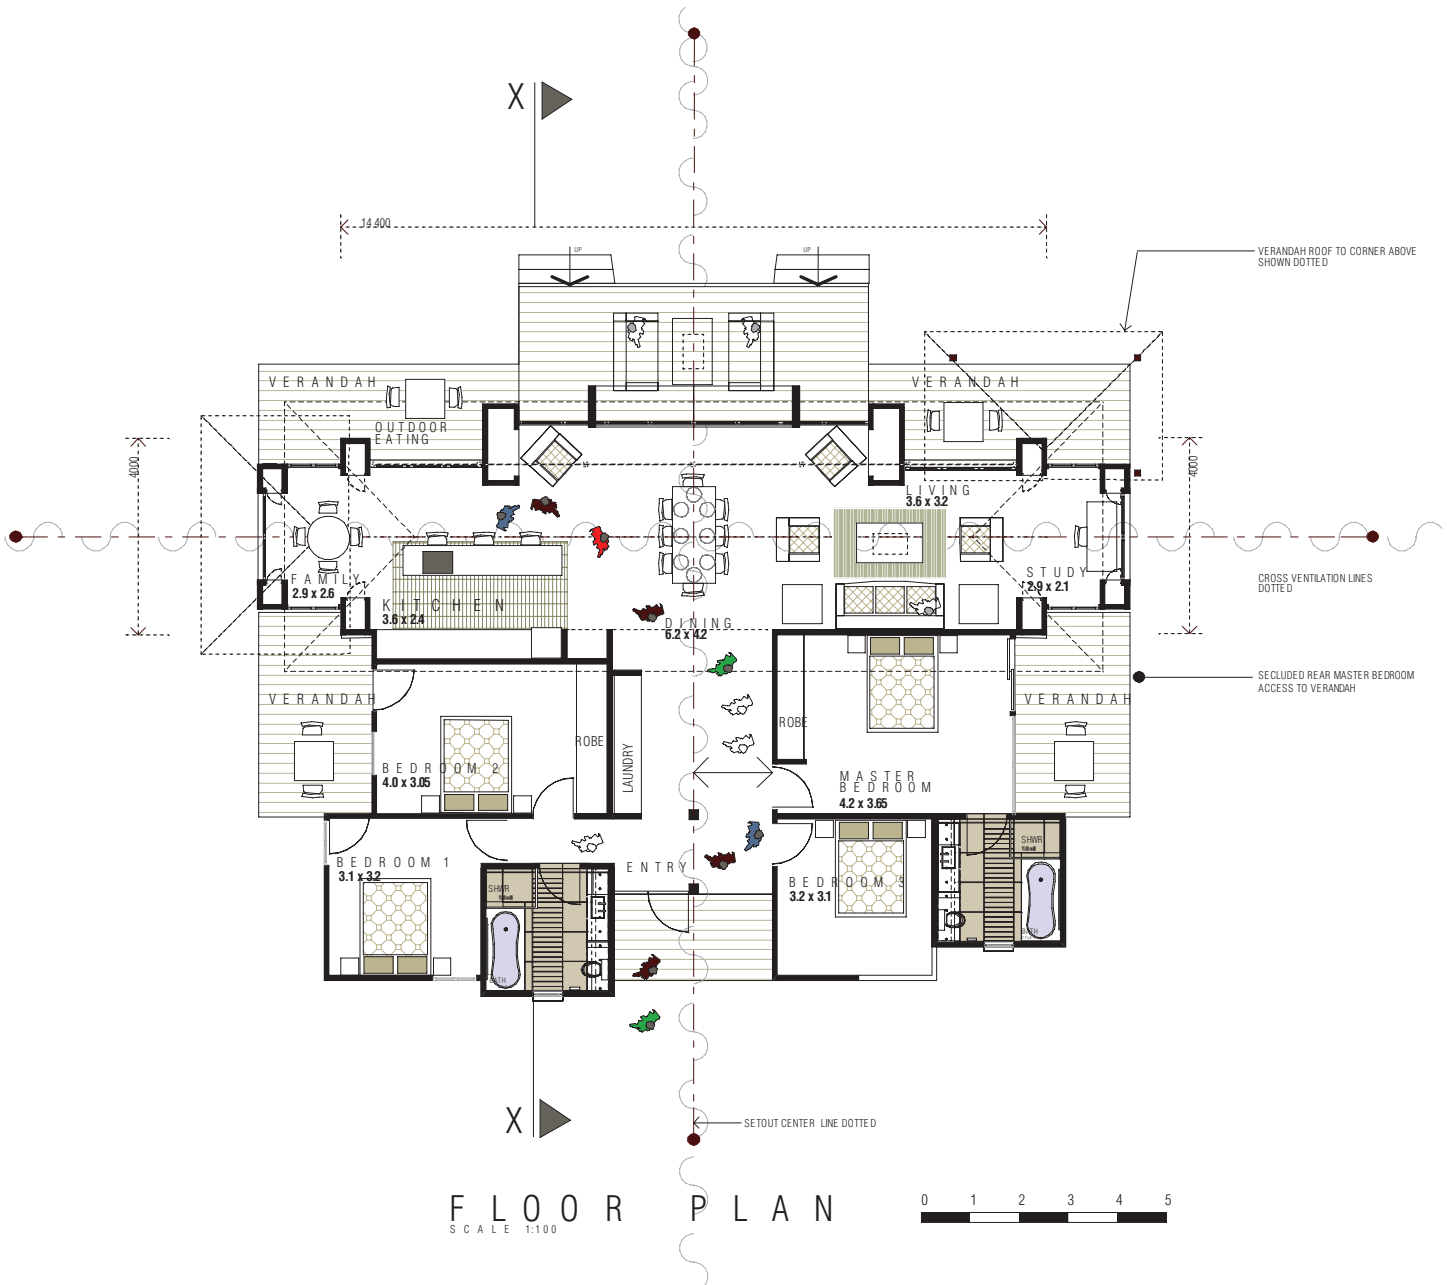

Modak Design - "The Silverton Classic" 4 bedroom *DELUXE*

House Area	162 sqm	PRICE	
Veranda	65 sqm	4 Bedroom <i>Deluxe</i>	from \$225,000
TOTAL AREA	227 sqm		

Note: Designs and Floor Plans are concept only. Final Floor Plans will be available when the display homes are released.